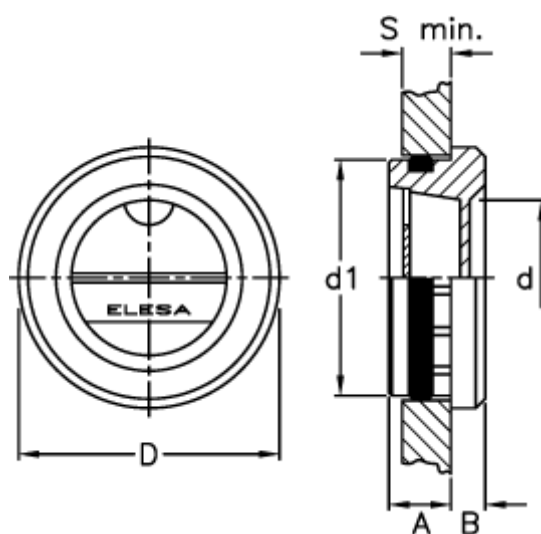

Article number: 2311011901

Description: E+G Oil level indicator push-fit
HE.40

Measures

A = 10.0

B = 4.0

d = 28

D = 43

d1 = $\text{Ø}40 \text{ H11 } +0,160 \text{ 0}$